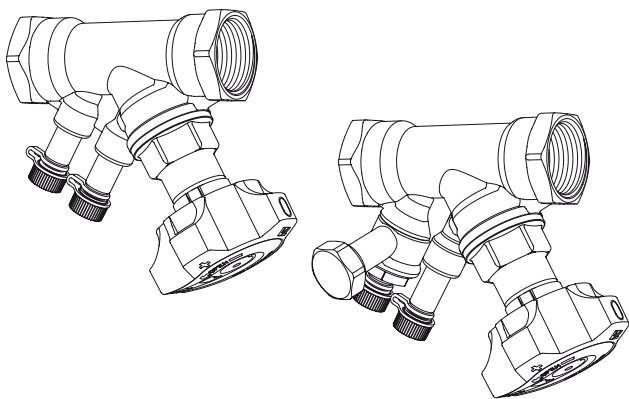

STAD

-20°C – +120°C
PN 25

We reserve the right to introduce technical alterations without prior notice.